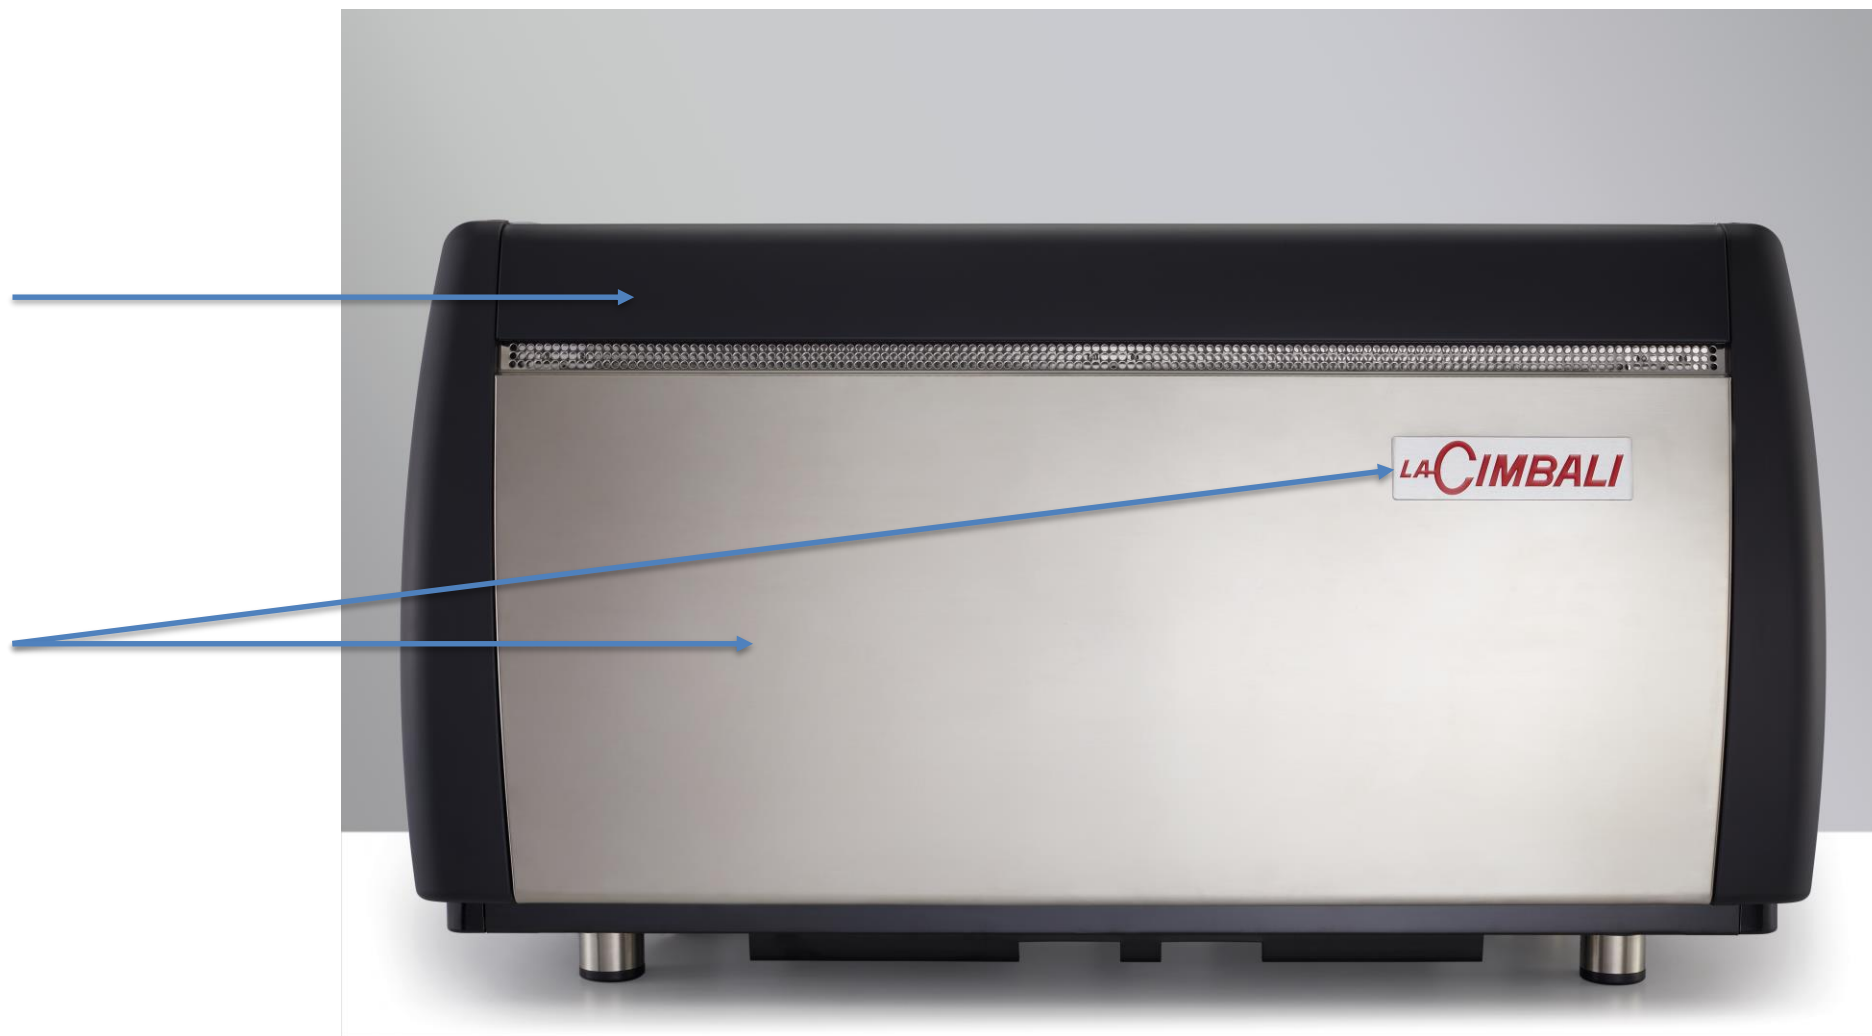

M39RE 2018

The upper part of the back panel is also painted in matt black

Back pannel in satin stainless steel with a new plate "La Cimbali"