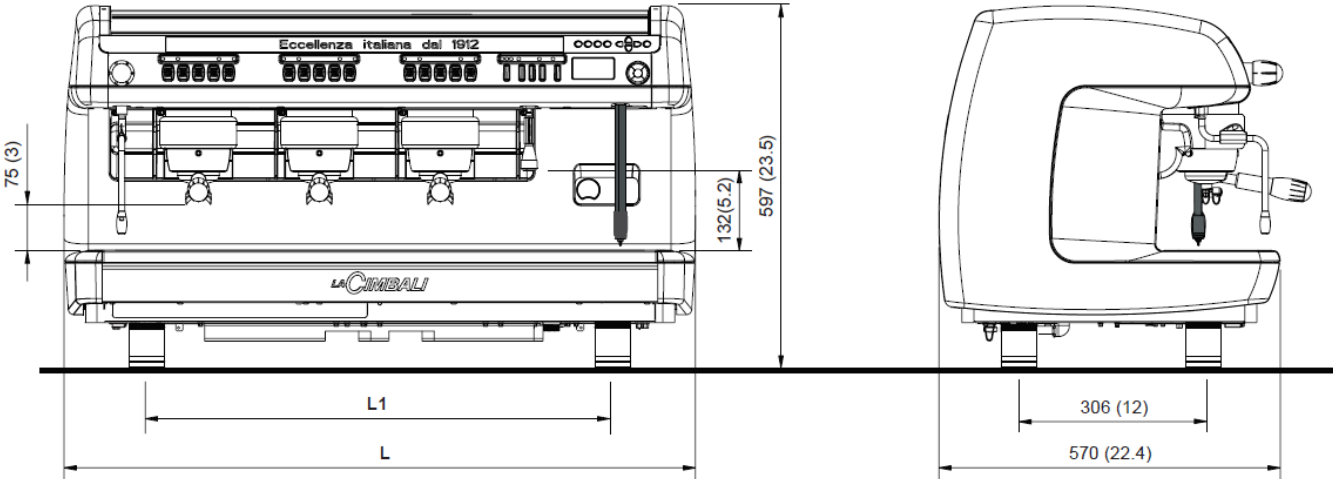

M39RE 2018

All the technical and functional features remain unchanged